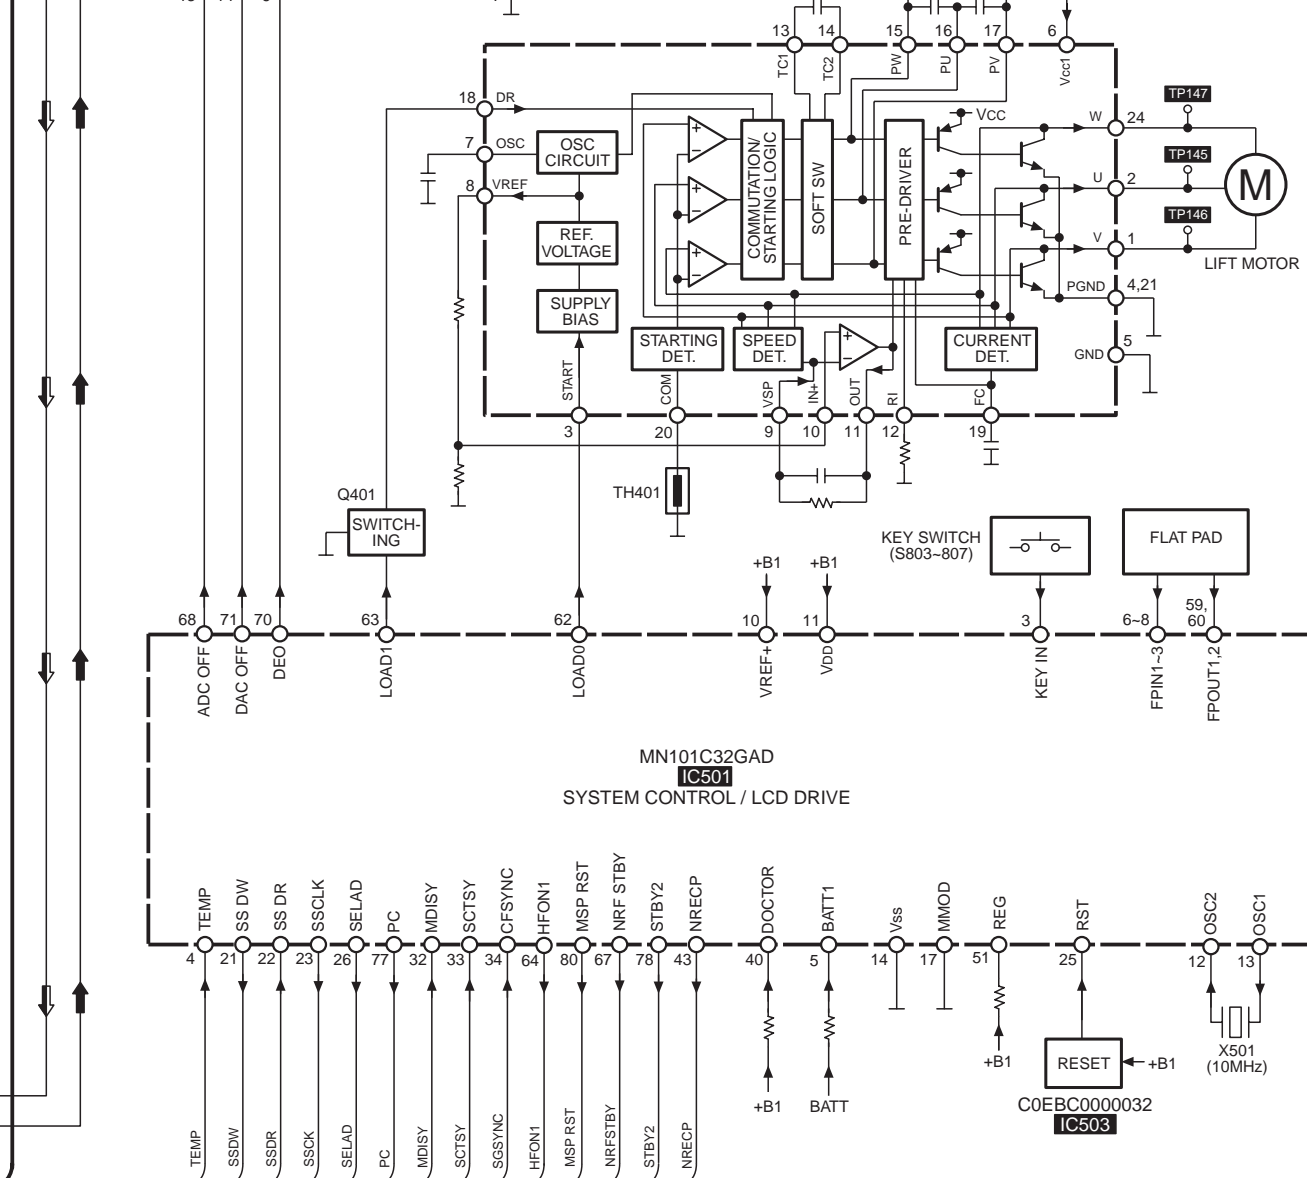

TRAVERSE MOTOR

NOTE: : PLAYBACK SIGNAL LINE : RECORDING SIGNAL "ANALOG" LINE
 : RECORDING SIGNAL "DIGITAL" LINE : MIC SIGNAL LINE