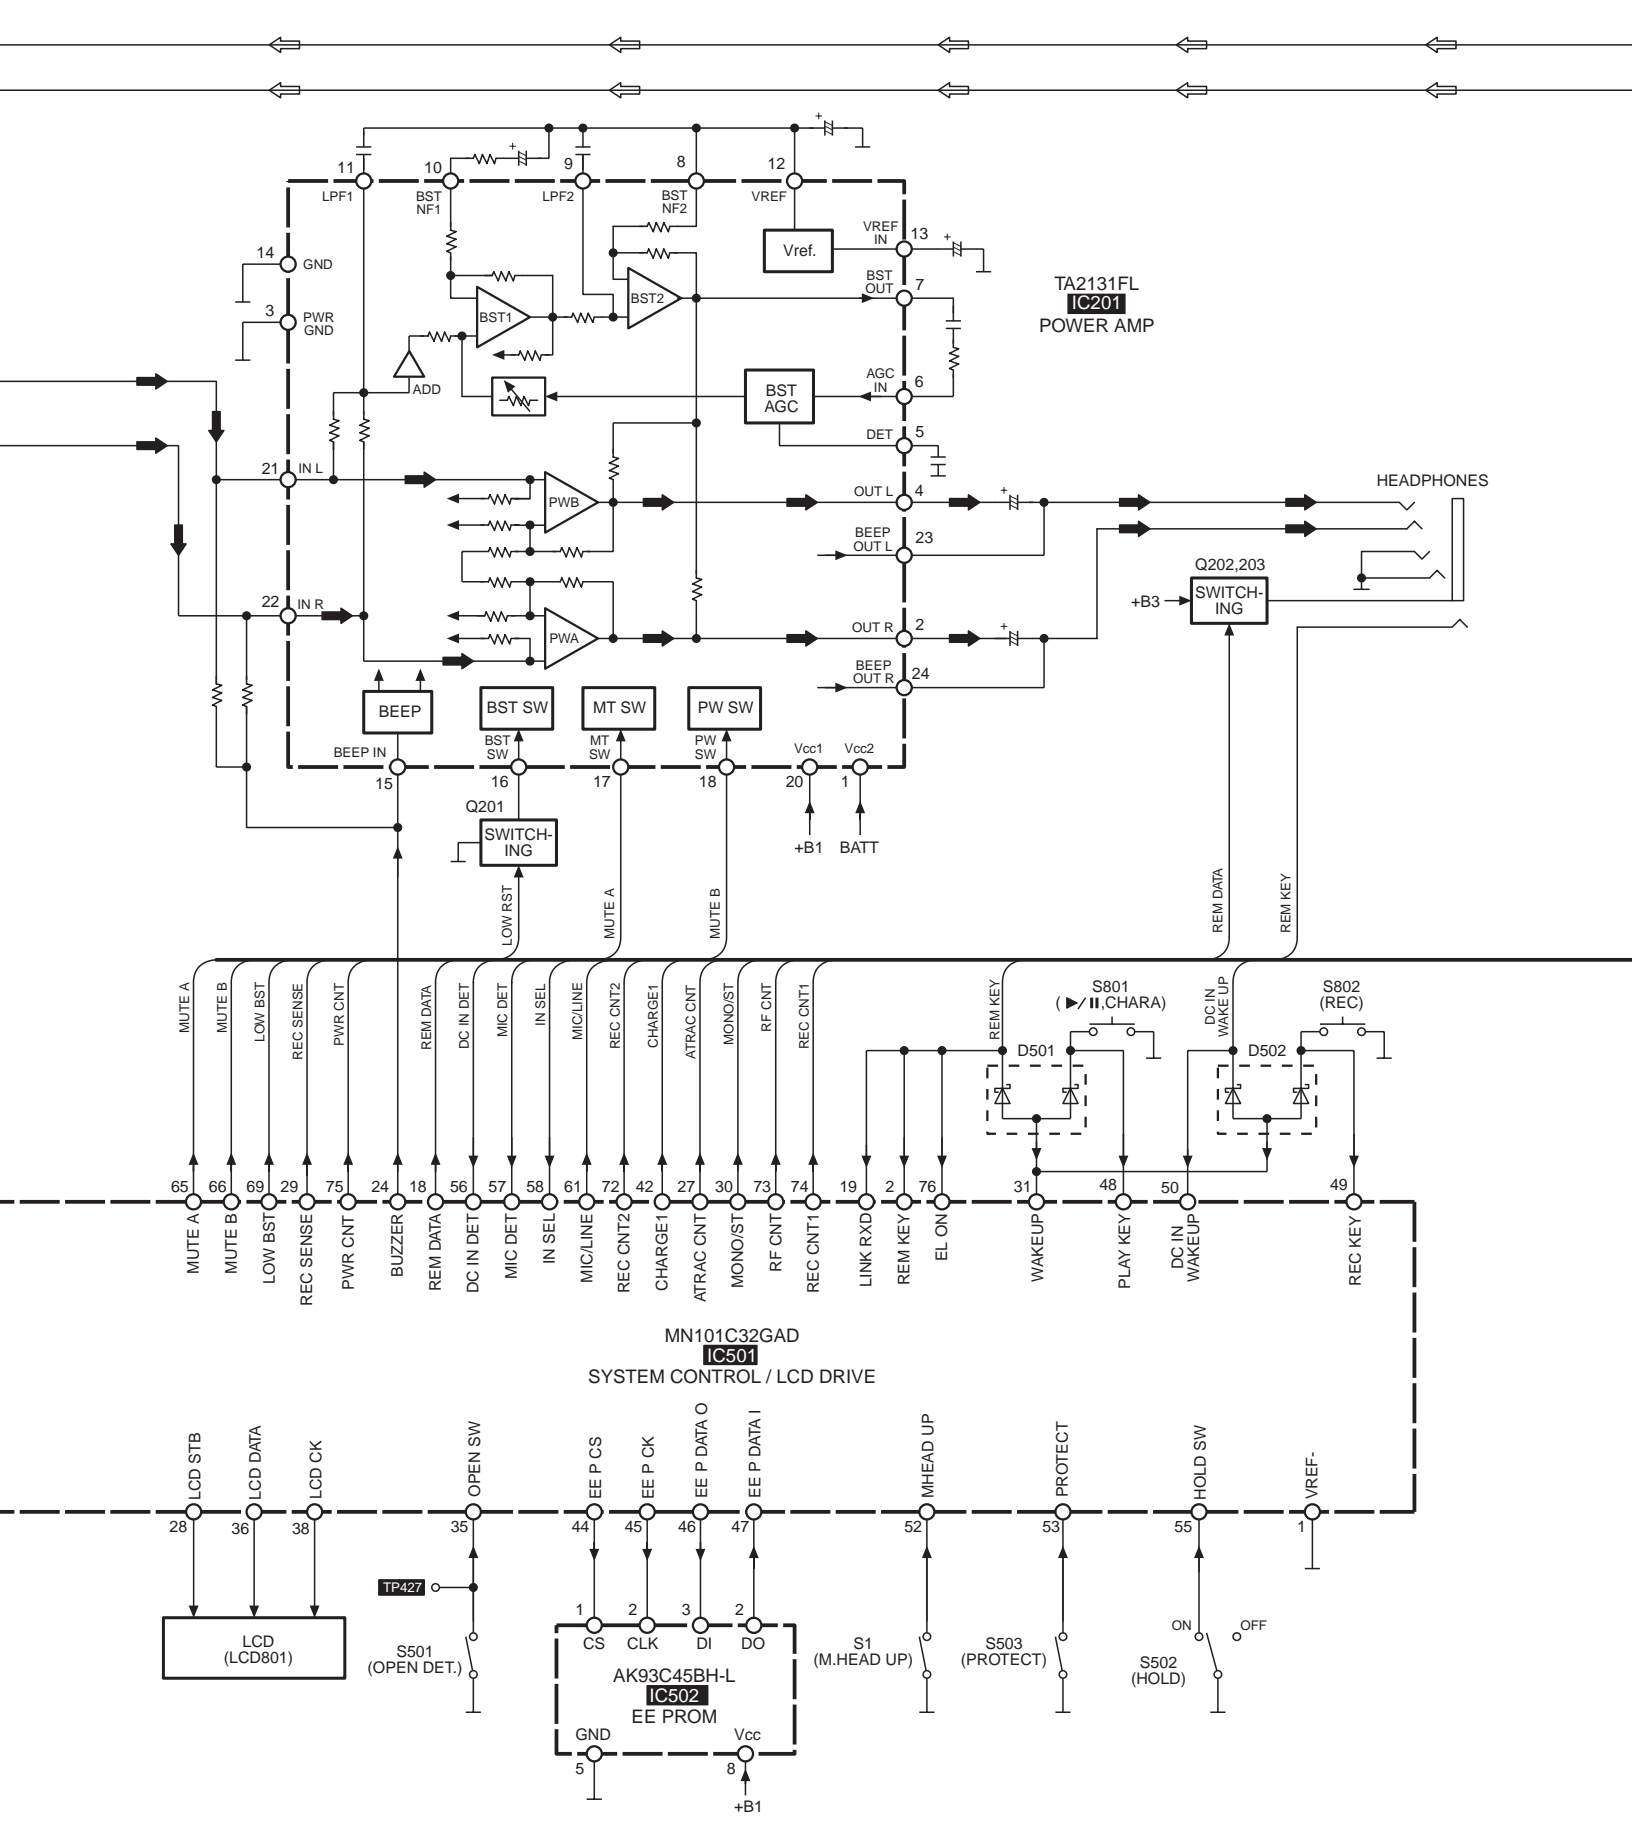

TRAVERSE MOTOR

NOTE: : PLAYBACK SIGNAL LINE : RECORDING SIGNAL "ANALOG" LINE
 : RECORDING SIGNAL "DIGITAL" LINE : MIC SIGNAL LINE