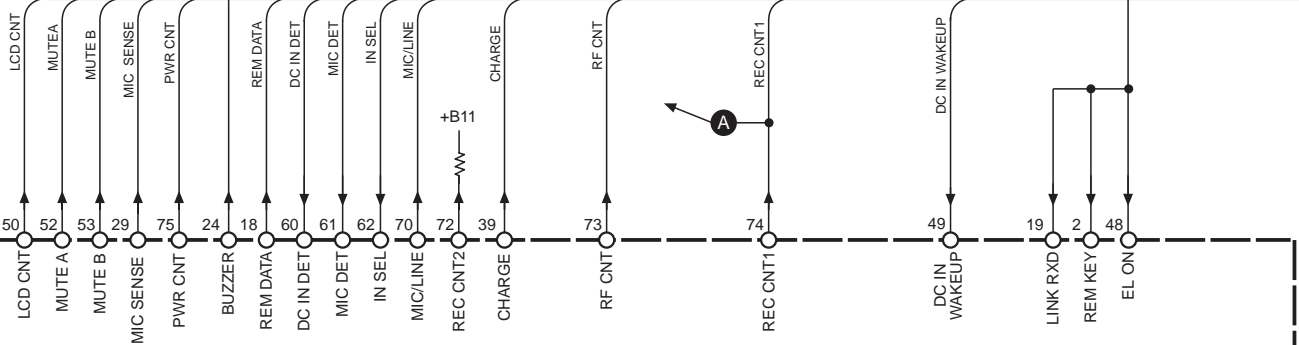

TRAVERSE MOTOR

SJ-MR220(EB,EG,GCS,GH) BLOCK DIAGRAM

SJ-MR220(EB,EG,GCS,GH) BLOCK DIAGRAM

SJ-MR220(EB,EG,GCS,GH) BLOCK DIAGRAM

SJ-MR220(EB,EG,GCS,GH) BLOCK DIAGRAM

NOTE

- → : PLAYBACK SIGNAL LINE
- ⇨ : RECORDING SIGNAL "ANALOG" LINE
- ⇨ : RECORDING SIGNAL "DIGITAL" LINE
- ⇨ : MIC SIGNAL LINE

SJ-MR220(EB,EG,GCS,GH) BLOCK DIAGRAM