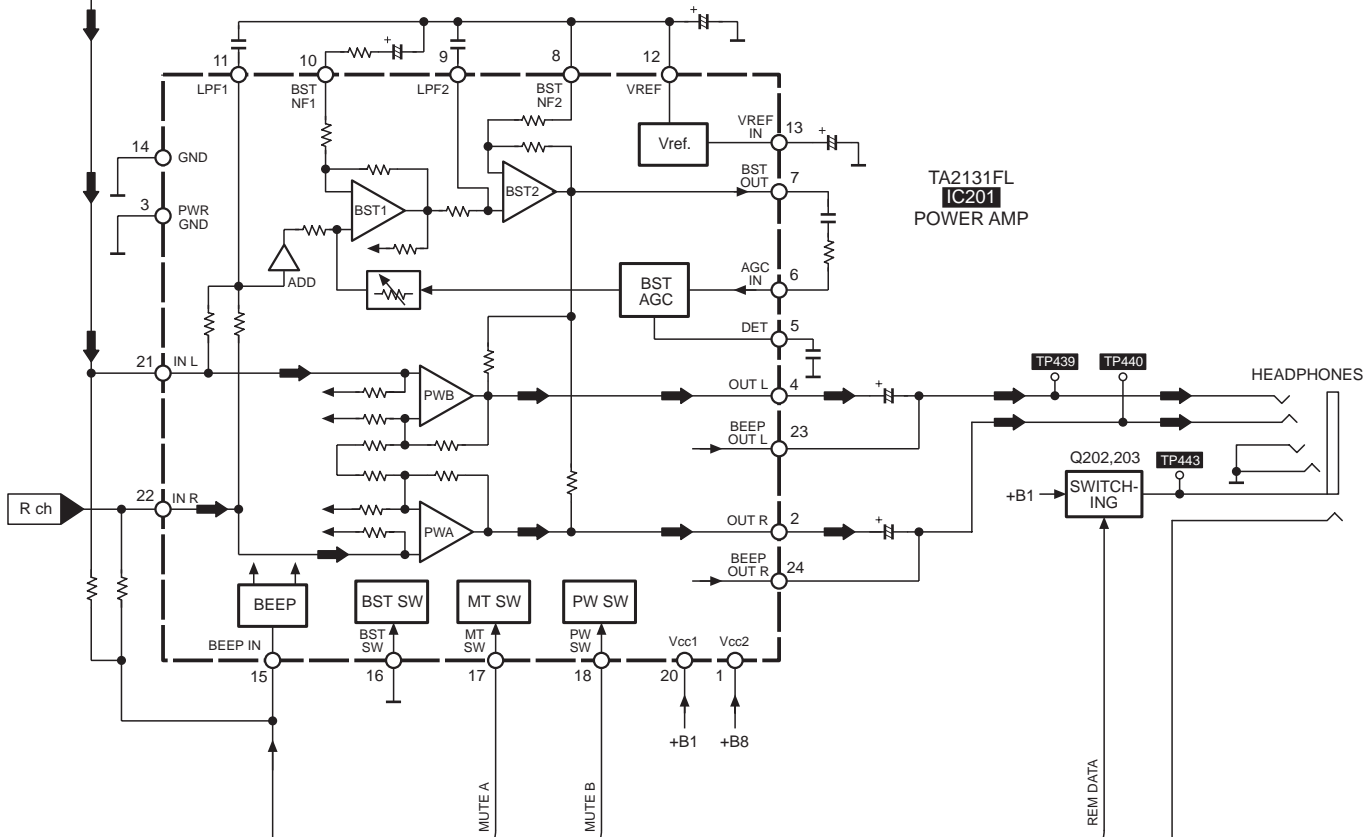

TRAVERSE MOTOR

SJ-MR220(EB,EG,GCS,GH) BLOCK DIAGRAM

SJ-MR220(EB,EG,GCS,GH) BLOCK DIAGRAM

SJ-MR220(EB,EG,GCS,GH) BLOCK DIAGRAM

SJ-MR220(EB,EG,GCS,GH) BLOCK DIAGRAM

NOTE

- → : PLAYBACK SIGNAL LINE
- ⇨ : RECORDING SIGNAL "ANALOG" LINE
- ⇨ : RECORDING SIGNAL "DIGITAL" LINE
- ⇨ : MIC SIGNAL LINE

SJ-MR220(EB,EG,GCS,GH) BLOCK DIAGRAM