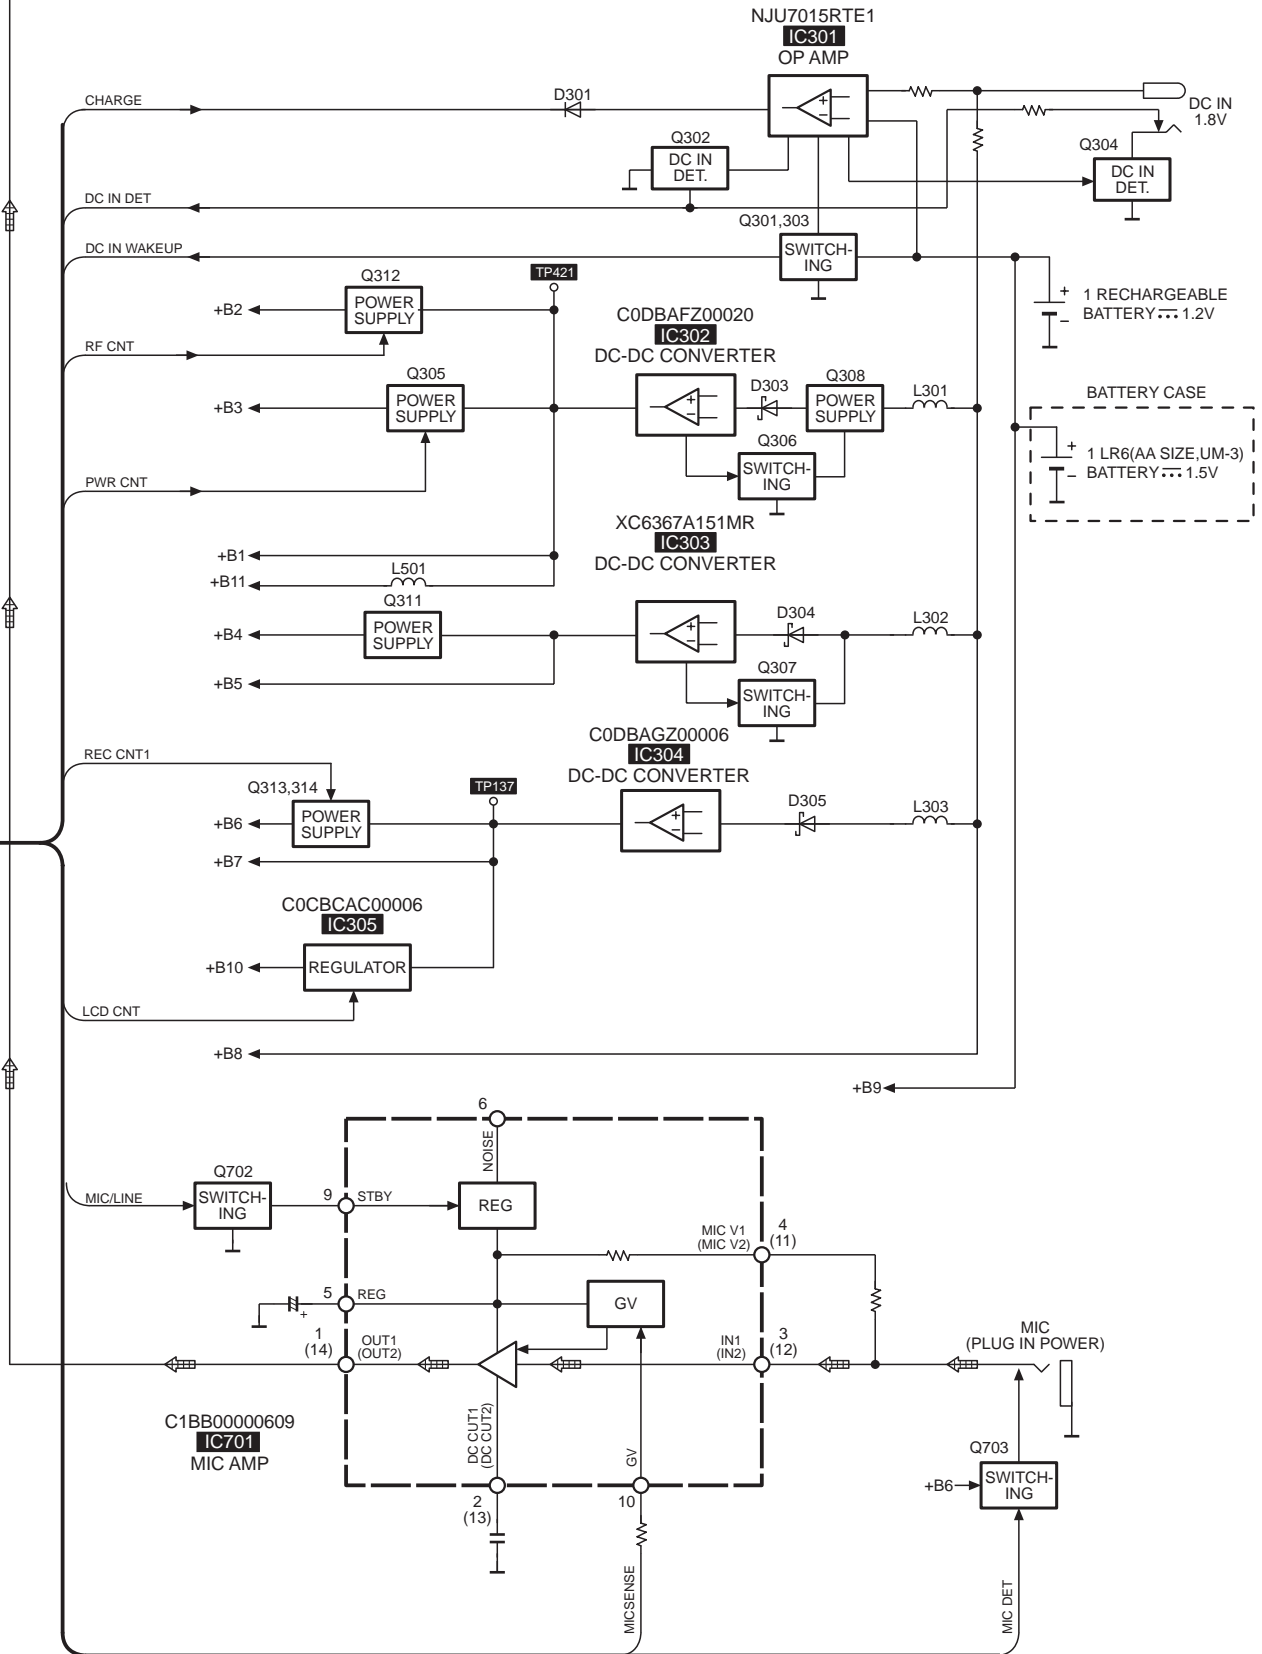

TRAVERSE MOTOR

SJ-MR220(EB,EG,GCS,GH) BLOCK DIAGRAM

SJ-MR220(EB,EG,GCS,GH) BLOCK DIAGRAM

SJ-MR220(EB,EG,GCS,GH) BLOCK DIAGRAM

SJ-MR220(EB,EG,GCS,GH) BLOCK DIAGRAM

NOTE

- → : PLAYBACK SIGNAL LINE
- ⇨ : RECORDING SIGNAL "ANALOG" LINE
- ⇨ : RECORDING SIGNAL "DIGITAL" LINE
- ⇨ : MIC SIGNAL LINE

SJ-MR220(EB,EG,GCS,GH) BLOCK DIAGRAM