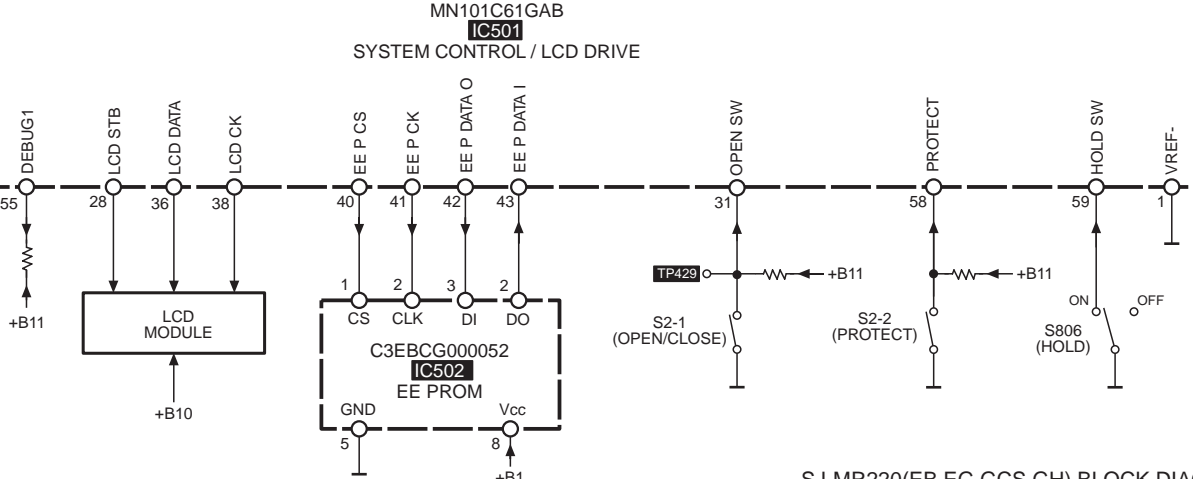

TRAVERSE MOTOR

SJ-MR220(EB,EG,GCS,GH) BLOCK DIAGRAM

SJ-MR220(EB,EG,GCS,GH) BLOCK DIAGRAM

SJ-MR220(EB,EG,GCS,GH) BLOCK DIAGRAM

SJ-MR220(EB,EG,GCS,GH) BLOCK DIAGRAM

NOTE

- → : PLAYBACK SIGNAL LINE
- ⇨ : RECORDING SIGNAL "ANALOG" LINE
- ⇨ : RECORDING SIGNAL "DIGITAL" LINE
- ⇨ : MIC SIGNAL LINE

SJ-MR220(EB,EG,GCS,GH) BLOCK DIAGRAM