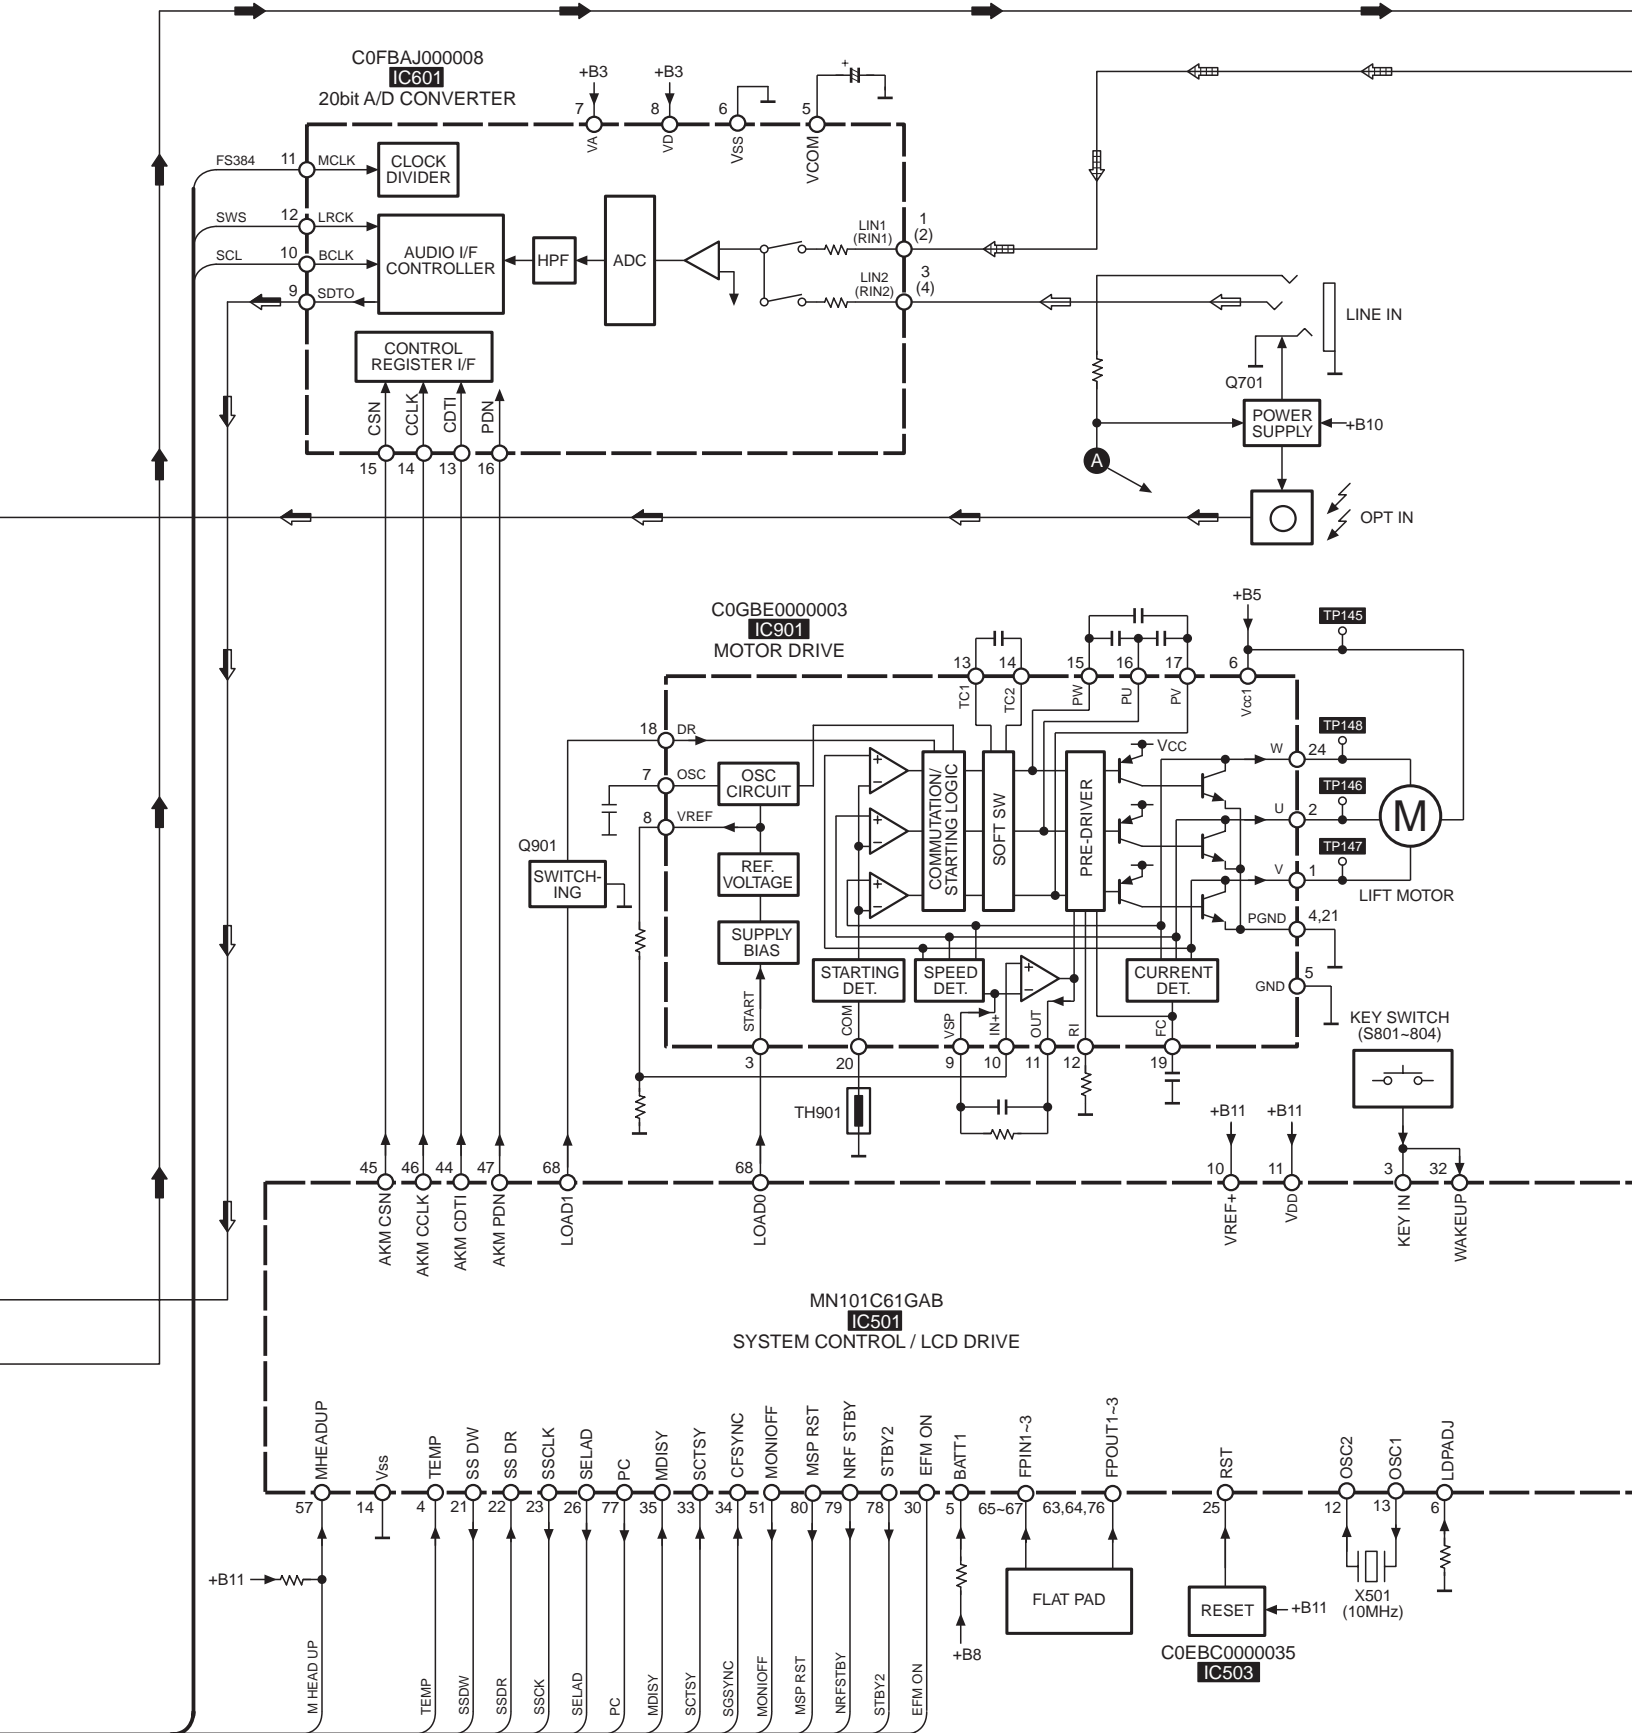

TRAVERSE MOTOR

SJ-MR220(EB,EG,GCS,GH) BLOCK DIAGRAM

SJ-MR220(EB,EG,GCS,GH) BLOCK DIAGRAM

SJ-MR220(EB,EG,GCS,GH) BLOCK DIAGRAM

SJ-MR220(EB,EG,GCS,GH) BLOCK DIAGRAM

NOTE

- → : PLAYBACK SIGNAL LINE
- ⇨ : RECORDING SIGNAL "ANALOG" LINE
- ⇨ : RECORDING SIGNAL "DIGITAL" LINE
- ⇨ : MIC SIGNAL LINE

SJ-MR220(EB,EG,GCS,GH) BLOCK DIAGRAM