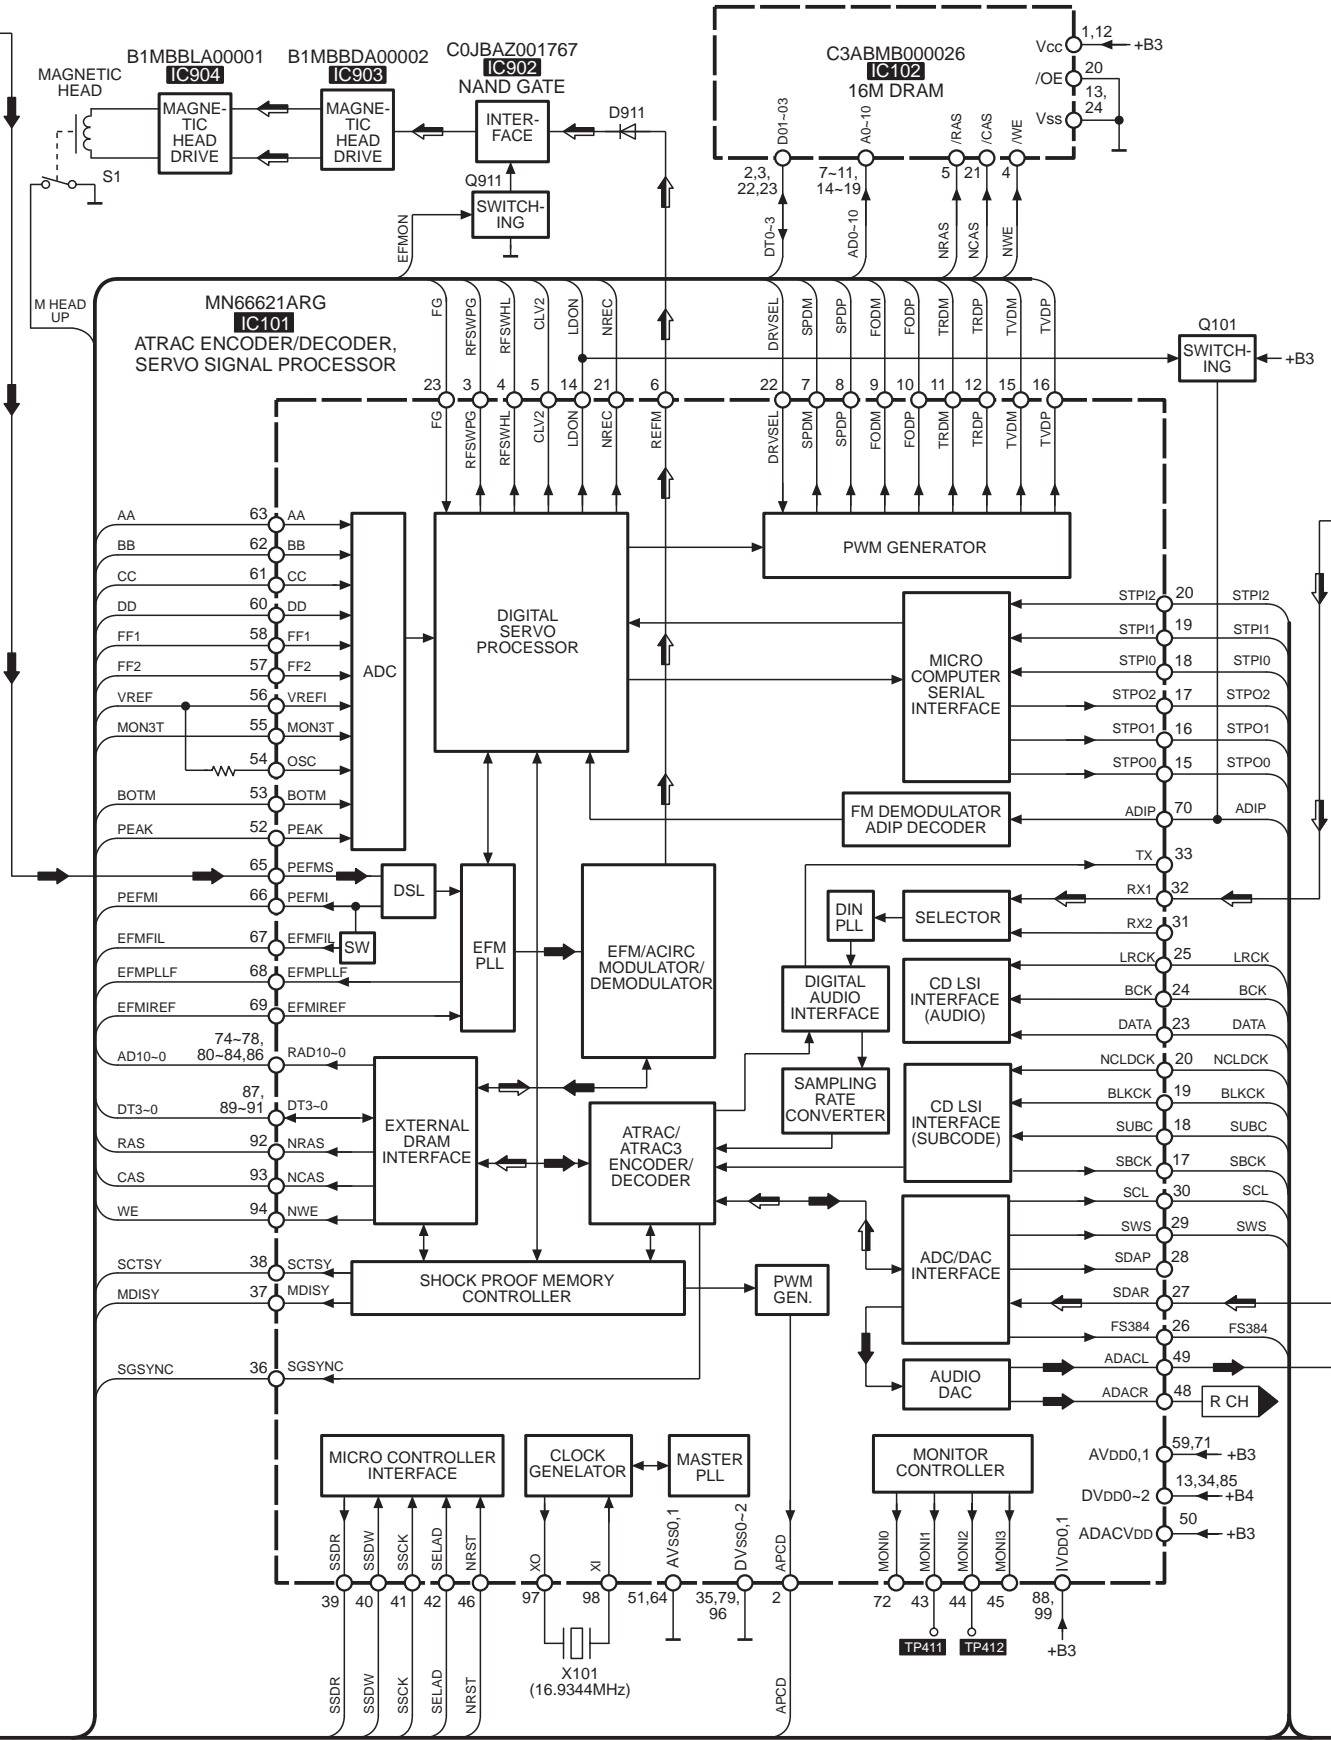

TRAVERSE MOTOR

SJ-MR220(EB,EG,GCS,GH) BLOCK DIAGRAM

SJ-MR220(EB,EG,GCS,GH) BLOCK DIAGRAM

SJ-MR220(EB,EG,GCS,GH) BLOCK DIAGRAM

SJ-MR220(EB,EG,GCS,GH) BLOCK DIAGRAM

NOTE

- → : PLAYBACK SIGNAL LINE
- ⇨ : RECORDING SIGNAL "ANALOG" LINE
- ⇨ : RECORDING SIGNAL "DIGITAL" LINE
- ⇨ : MIC SIGNAL LINE

SJ-MR220(EB,EG,GCS,GH) BLOCK DIAGRAM