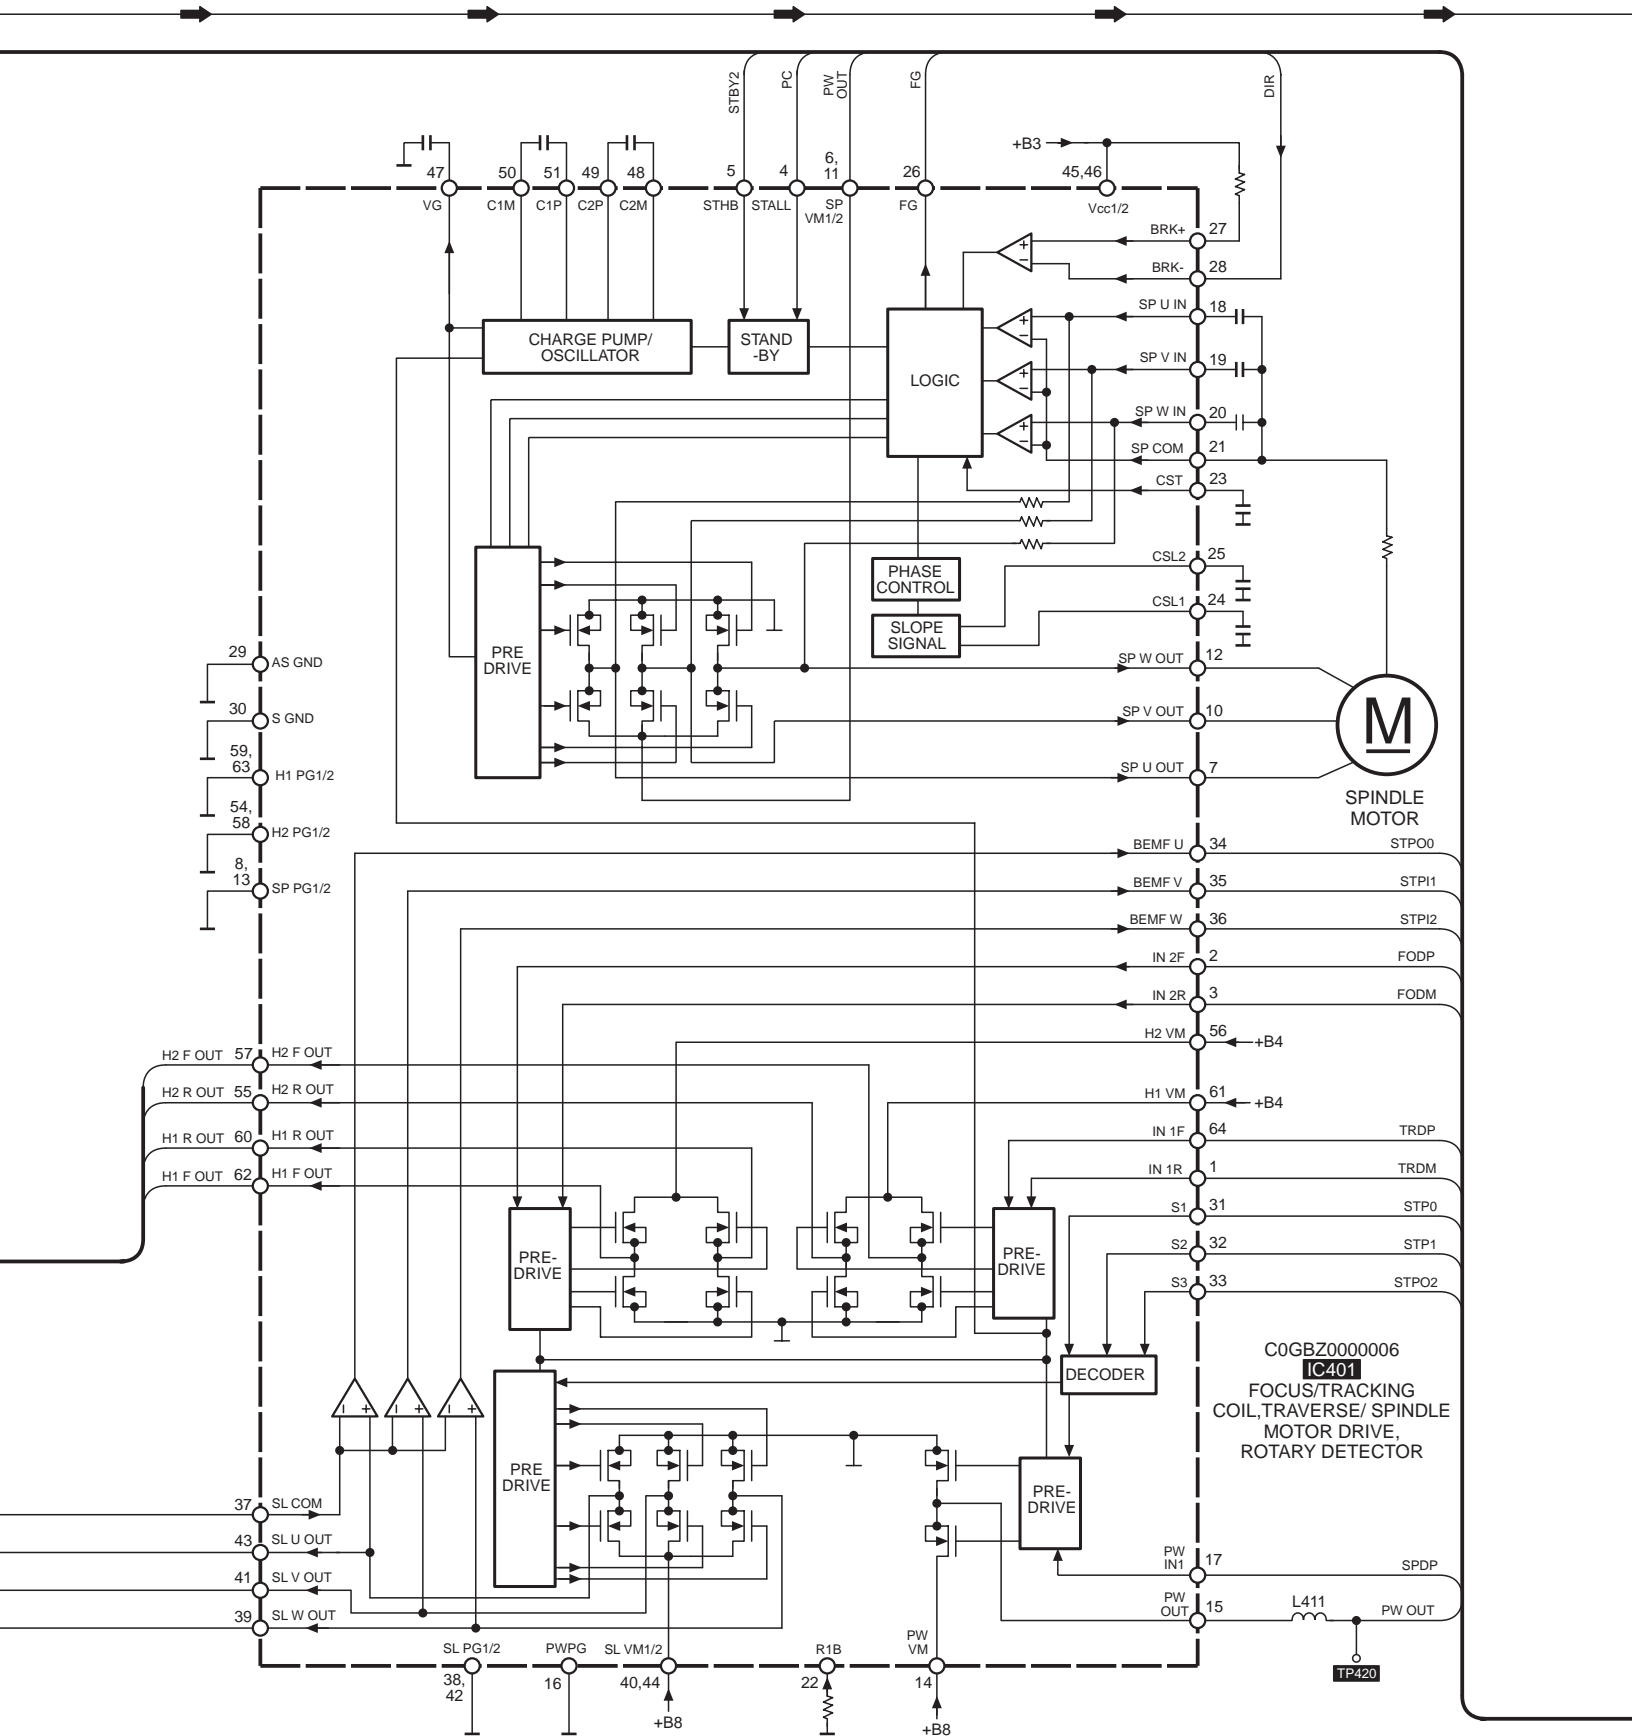

TRAVERSE MOTOR

SJ-MR220(EB,EG,GCS,GH) BLOCK DIAGRAM

SJ-MR220(EB,EG,GCS,GH) BLOCK DIAGRAM

SJ-MR220(EB,EG,GCS,GH) BLOCK DIAGRAM

SJ-MR220(EB,EG,GCS,GH) BLOCK DIAGRAM

NOTE

- → : PLAYBACK SIGNAL LINE
- ⇨ : RECORDING SIGNAL "ANALOG" LINE
- ⇨ : RECORDING SIGNAL "DIGITAL" LINE
- ⇨ : MIC SIGNAL LINE

SJ-MR220(EB,EG,GCS,GH) BLOCK DIAGRAM