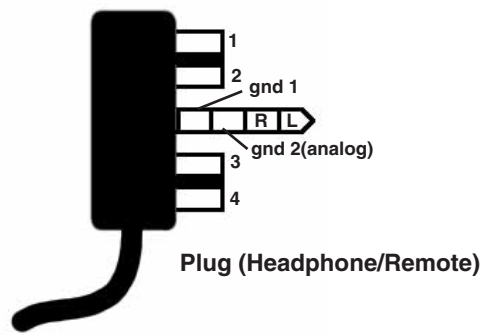

Remote SHARP MT20

Plug (Headphone/Remote)

Ti TO 6/2002